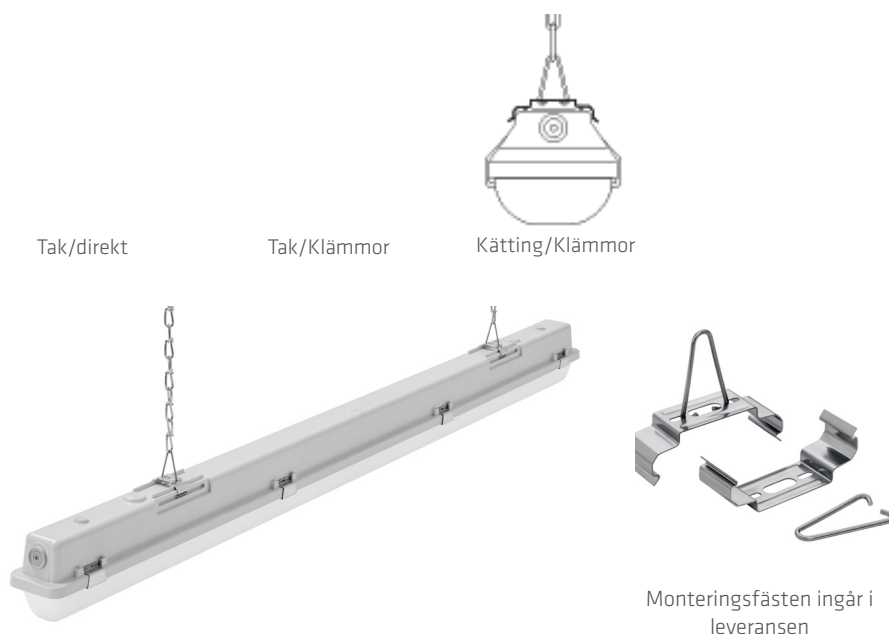

Produktdata | GLT FIXE LZP Armatur

Certifiering:	CE, Made in Germany, Certifierad för livsmedelssektorn (HACCP)
D-Märkning:	ja
Skyddsklass:	IP 65
IK Grad av skydd:	IK07
Brännbarhet (UL94):	HB
Motstånd mot glödtråd:	PC 850°C
Energieffektivitetsklass:	A - B med GLT Tube
Garanti:	5 år
Sockel/Fattning:	G13/T8
Kåpa:	UV-stabiliserat polykarbonat (PC)
Hölje:	glasfiberförstärkt polyester, ljusgrå, brandskyddad

Nettovikt:	1 x GLT TUBE	2 x GLT TUBE
	LED Tube 600 mm: 1,8 kg	LED Tube 600 mm: 2,4 kg
	LED Tube 1200 mm: 2,4 kg	LED Tube 1200 mm: 3,9 kg
	LED Tube 1500 mm: 2,6 kg	LED Tube 1500 mm: 5,4 kg

Dimensioner (L x B x H):	1 x GLT TUBE	2 x GLT TUBE
	LED Tube 600 mm: 661 x 115 x 100 mm	LED Tube 600 mm: 661 x 175 x 100 mm
	LED Tube 1200 mm: 1265 x 115 x 100 mm	LED Tube 1200 mm: 1265 x 175 x 100 mm
	LED Tube 1500 mm: 1565 x 115 x 100 mm	LED Tube 1500 mm: 1565 x 175 x 100 mm

Elektronisk data

Förbrukning:	1 x GLT TUBE	2 x GLT TUBE
	LED Tube 600 mm: 7 W	LED Tube 600 mm: 2 x 7 W
	LED Tube 1200 mm: 14 W	LED Tube 1200 mm: 2 x 14 W
	LED Tube 1500 mm: 17 W	LED Tube 1500 mm: 2 x 17 W

Spänning:	230 Volt
Frekvens:	50 - 60 Hz
Livslängd:	>30 år

Montering

Enkel fästning med multifunktionella snabbmonteringsfästen i rostfritt stål. Variabelt förskjutningsområde på 60 mm. Godkänd för användning i inomhus- eller täckta utomhusområden. Lämplig för montering på vägg, tak med monteringskena eller pendel. Anslutning av mekaniska och elektriska komponenter utan verktyg.

Armaturen uppfyller de grundläggande kraven i tillämpliga EU-direktiv och produktsäkerhetslagen och är CE-märkt. Kontakta din rådgivare vid användning av armaturen i kemiskt förorenade omgivande atmosfärer, under ökade omgivningstemperaturer eller hög eller kondenserande luftfuktighet.